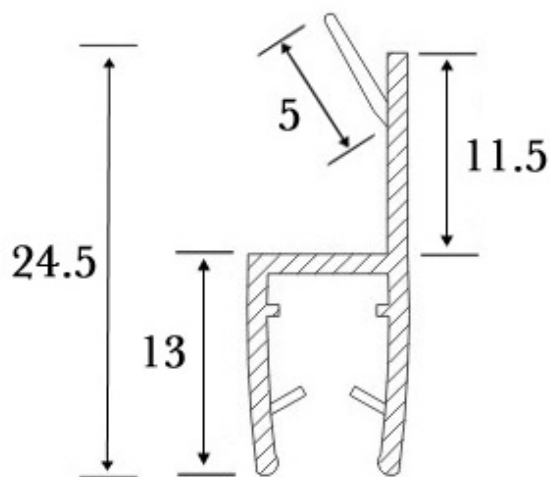

PRODUCT SHEET

Description:

PVC Seal Glass To Glass 180DG, S-5706, 2,5 Mtr, F/12mm Glas

Item number:

15.22.288-1

Units	Box	Carton	HS Code	Barcode
Pcs.	10	50	3925901000	
				5704866443234

SISO A/S

Mileparken 11
DK-2740 Skovlunde
Denmark
VAT: DK 24786013